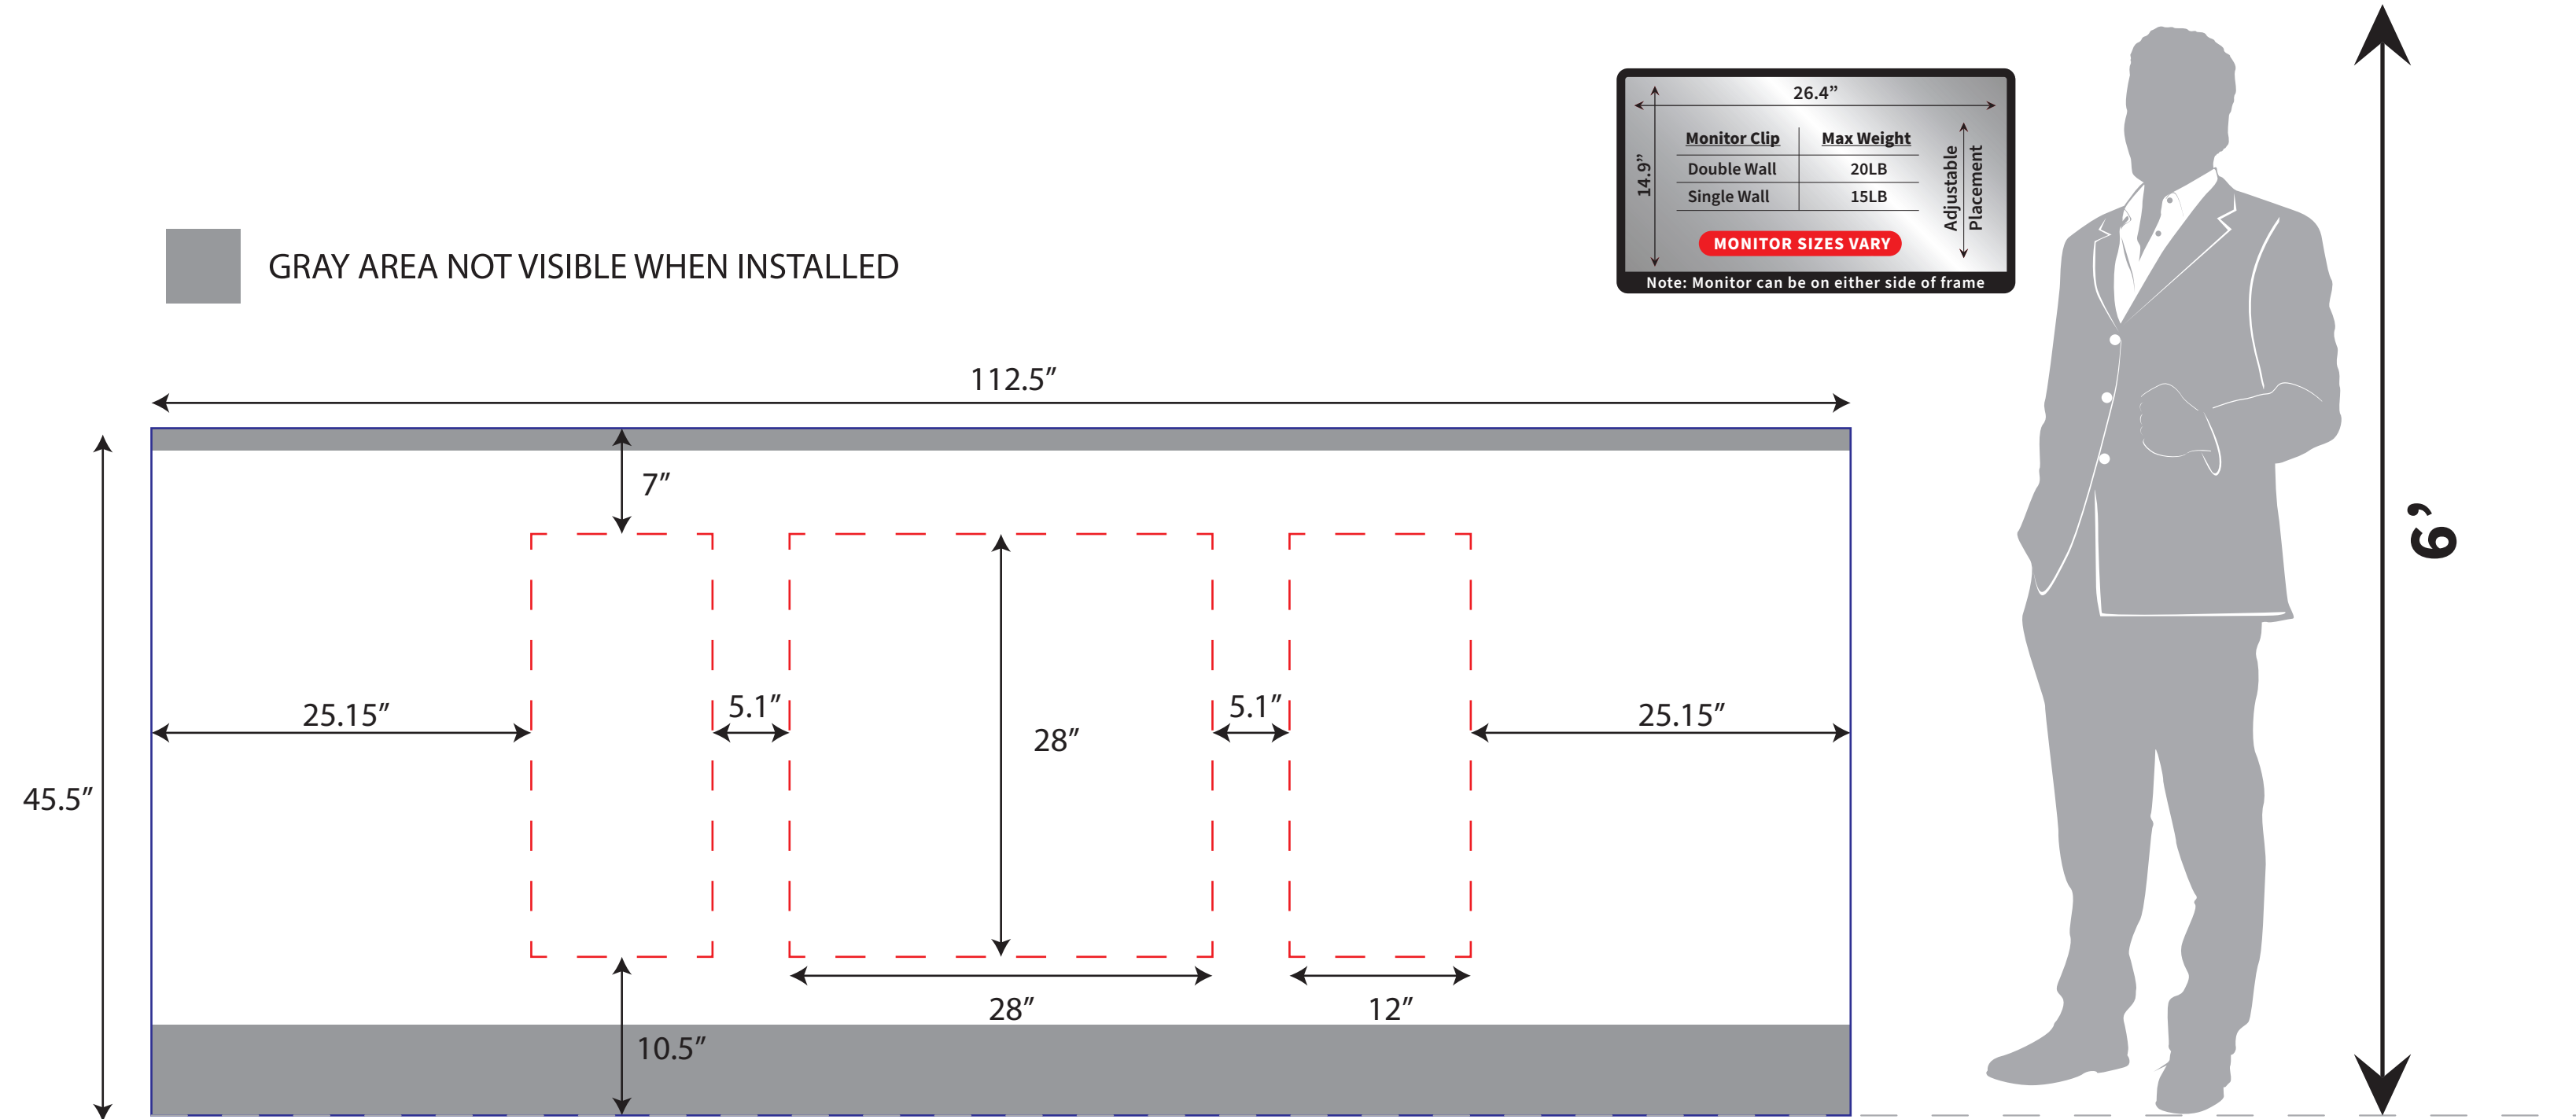

IMPORTANT: Please account for monitors or tables that may interfere with the art.

Infinity Case Wrap

— Layout Area: 112.5" W x 45.5" H

- - - Front Safe Area: 28" W x 28" H

- Keep all critical art inside stitch lines.
- Template is at 1/10 Scale.
- Convert all text to outlines, or supply font.
- All images must be at least 72 DPI at full scale.
- Supply all linked art files.

CALL 801.392.7573 with any questions

DC-1500

1435 WALL AVE, OGDEN, UTAH 84404 • 801.392.7573 • WWW.OGDENBLUE.COM

IMPORTANT:

Due to the stretch/shrink associated with fabric, we can not guarantee the art will start/stop right on the corners of the counter, please consider this when doing your design/layout

1/10 Scale

Revised 9/26/2023