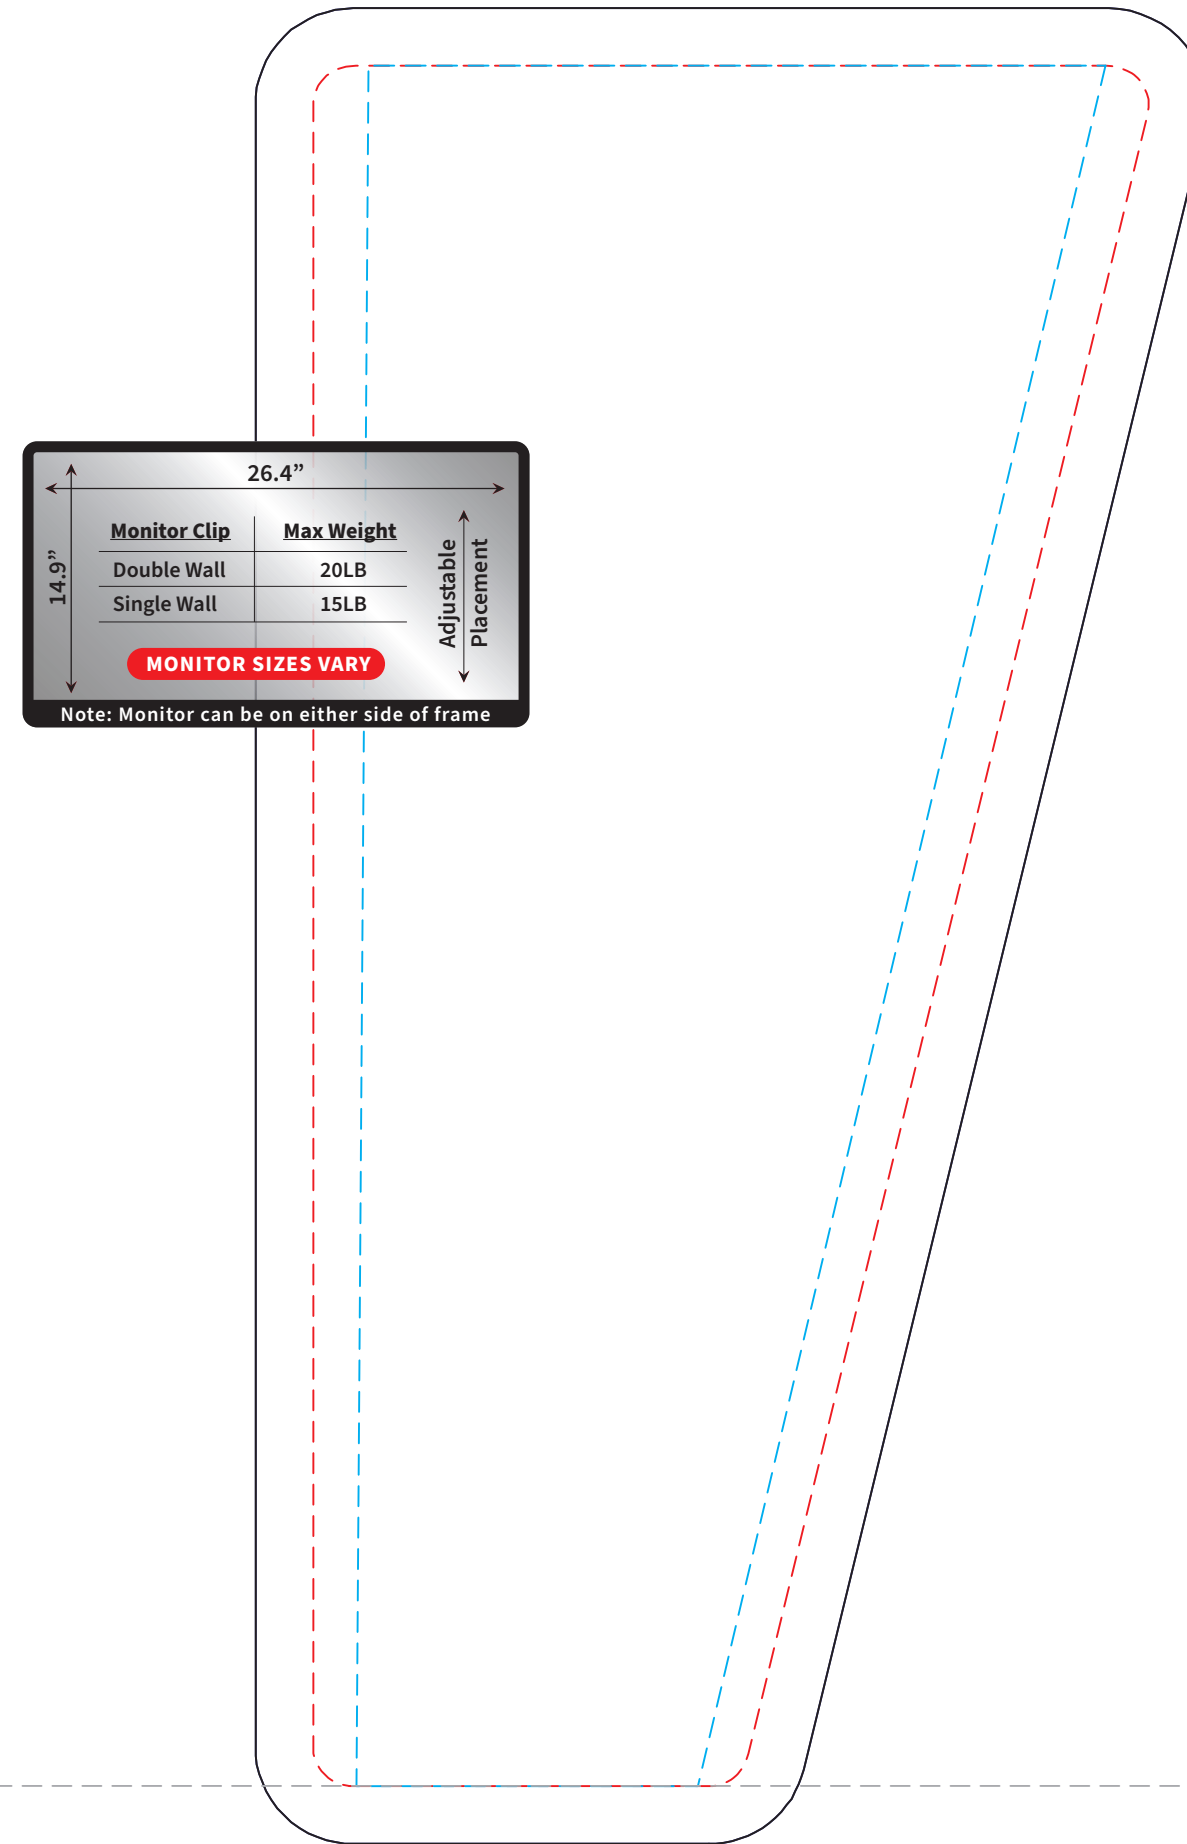

Front & Back