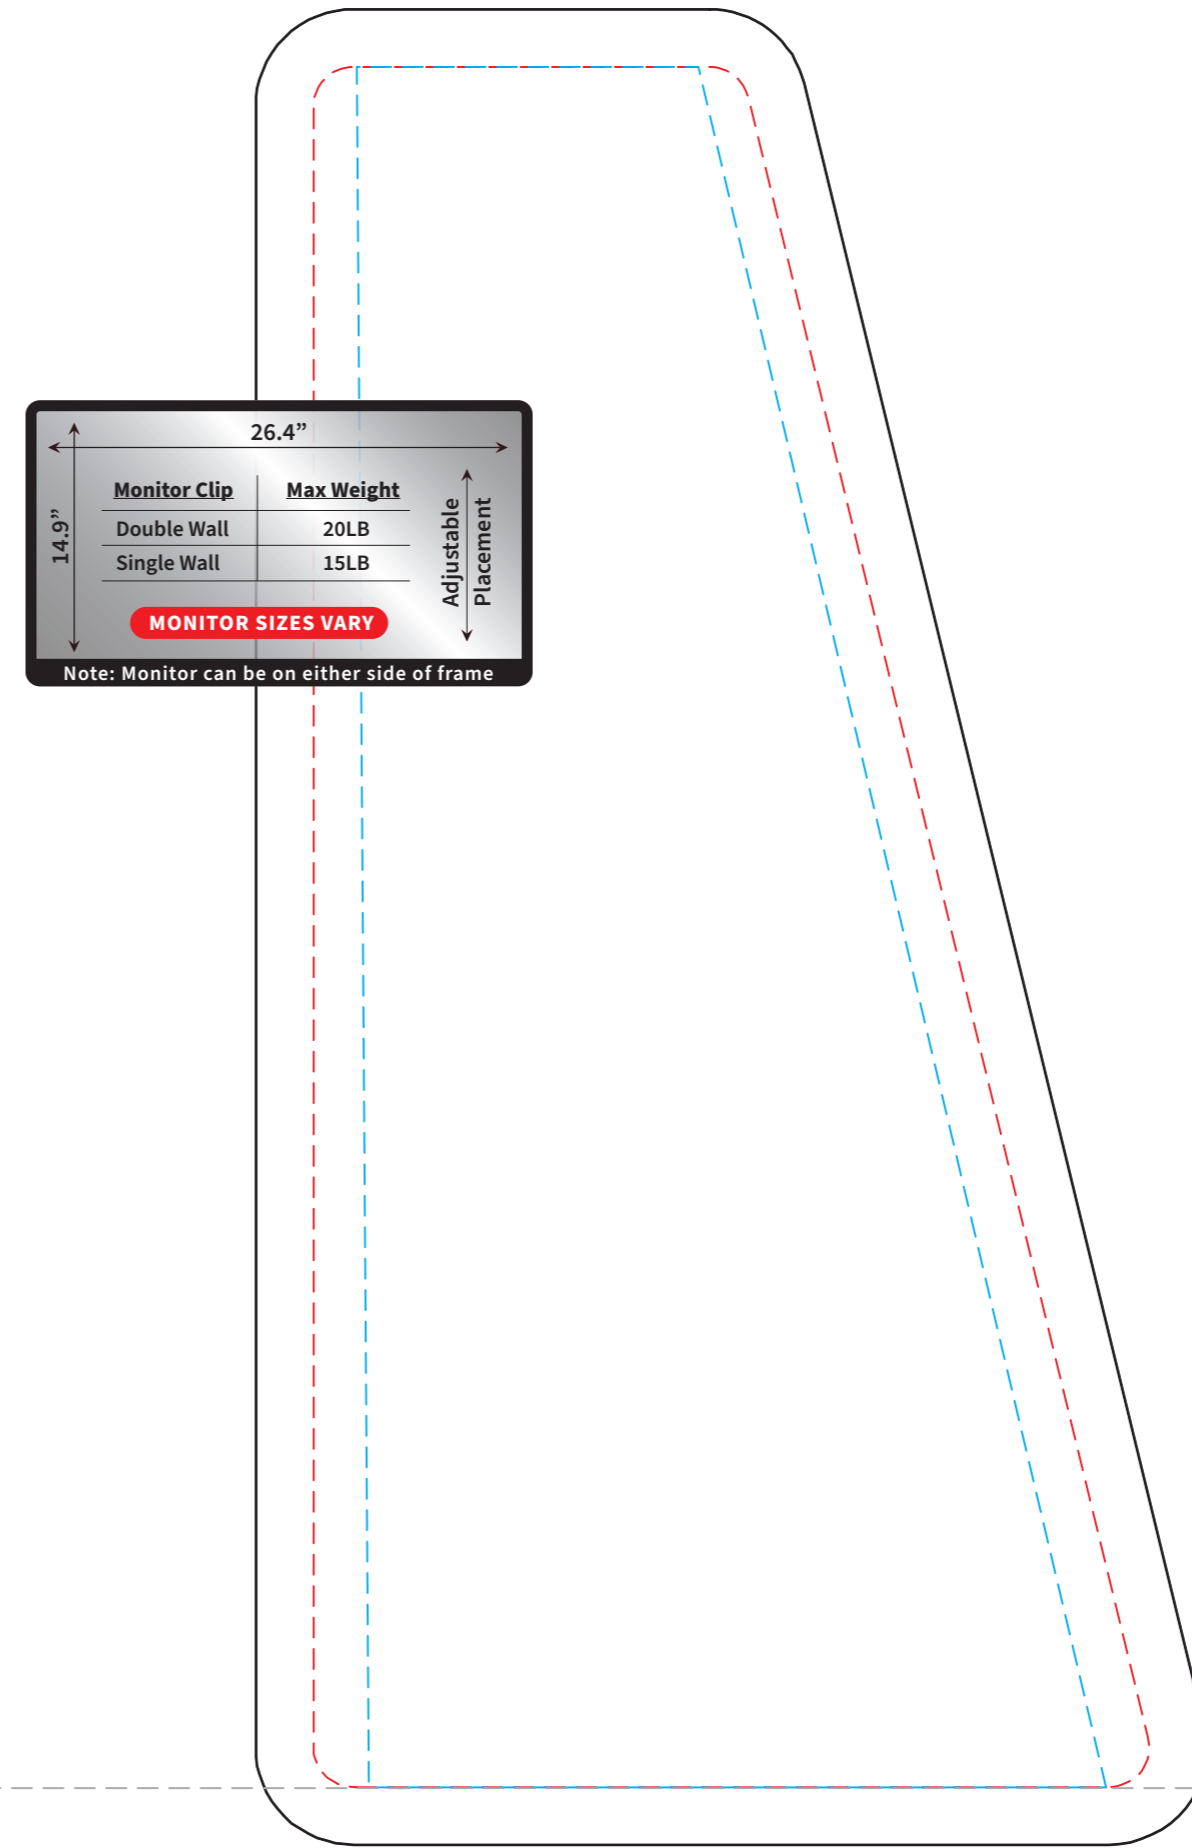

IMPORTANT: Please account for monitors or tables that may interfere with the art.

Infinity Wing Narrow Top

- Layout Area: 49.13" x 96"
- - - Safe Area: 43.50" x 89.60"
- - - Area If Being Overlapped: 39.5"W x 89.60"H

- Keep all critical art inside stitch lines.
- Template is at 1/10 Scale.
- Convert all text to outlines, or supply font.
- All images must be at least 72 DPI at full scale.
- Supply all linked art files.

CALL 801.392.7573 with any questions

Front & Back

Front & Back

26.4"		Adjustable Placement
Monitor Clip	Max Weight	
Double Wall	20LB	
Single Wall	15LB	
MONITOR SIZES VARY		
Note: Monitor can be on either side of frame		