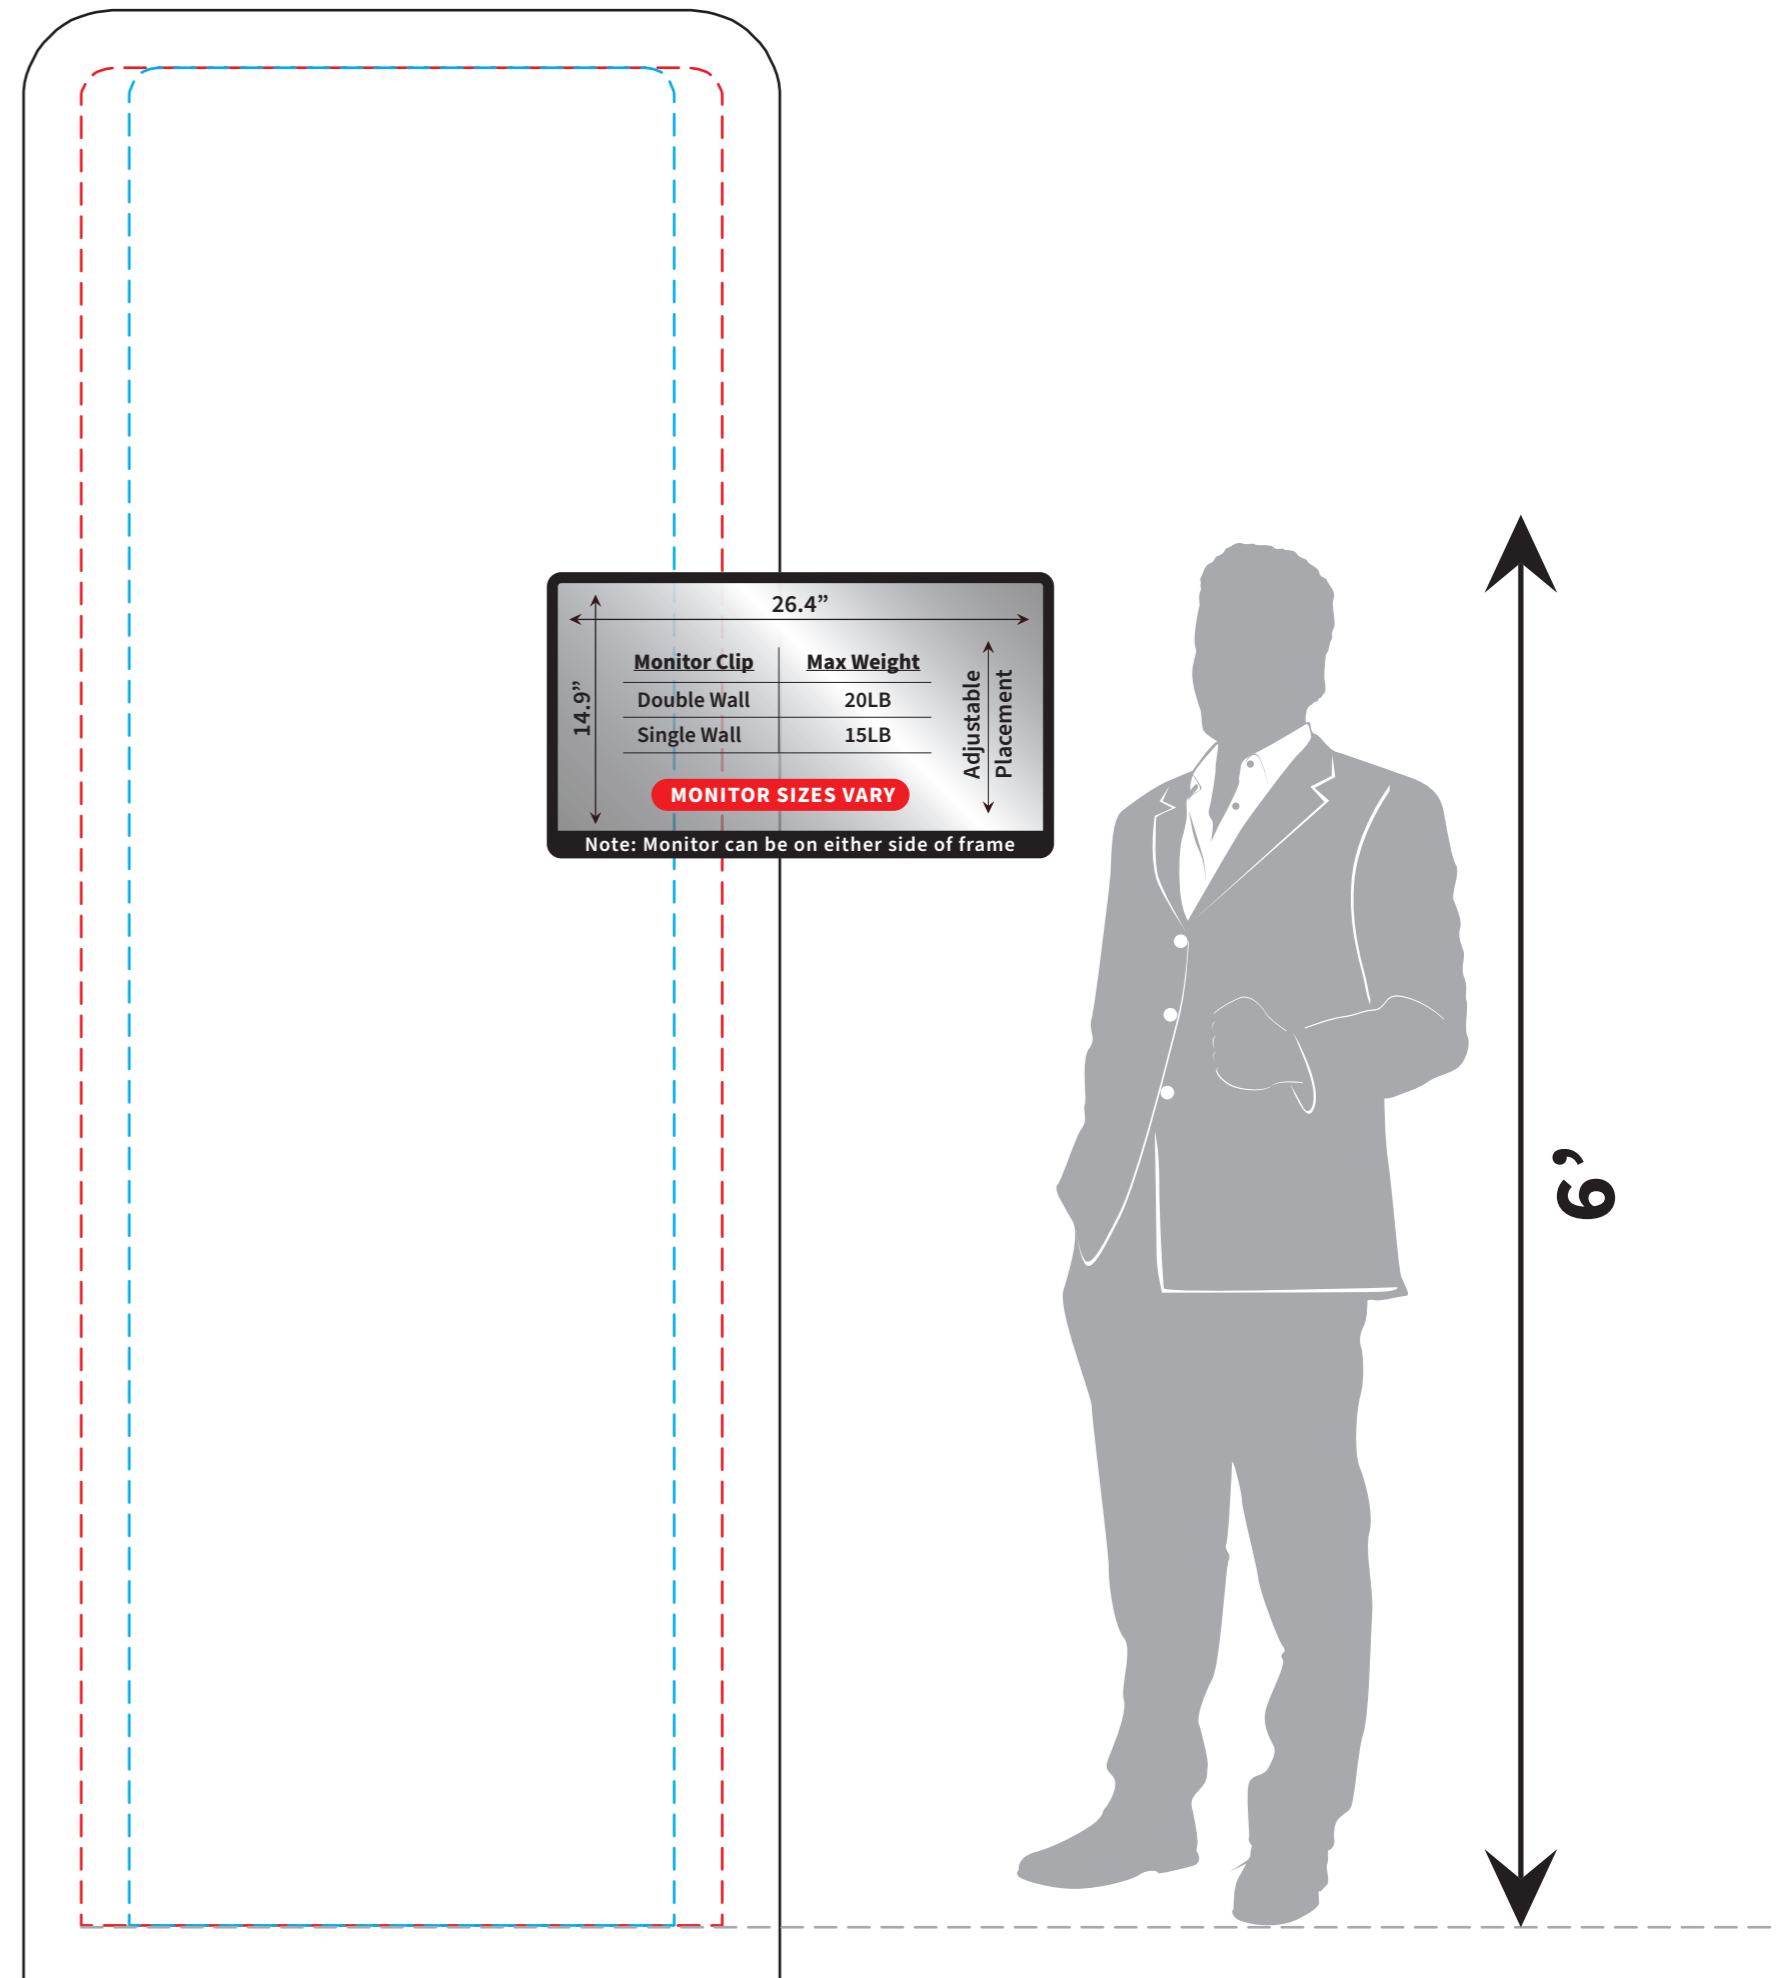

IMPORTANT: Please account for monitors or tables that may interfere with the art.

Infinity A6

- Layout Area - 39.37"W x 102.75"H
- - - Safe Area - 33.37"W x 96.75"H
- - - Area If Being Overlapped: 28.37"W x 96.75"H

- Keep all critical art inside stitch lines.
- Template is at 1/10 Scale.
- Convert all text to outlines, or supply font.
- All images must be at least 72 DPI at full scale.
- Supply all linked art files.

CALL 801.392.7573 with any questions

DC-1486

Start of curve →

1/10 Scale

Revised 9/26/2023