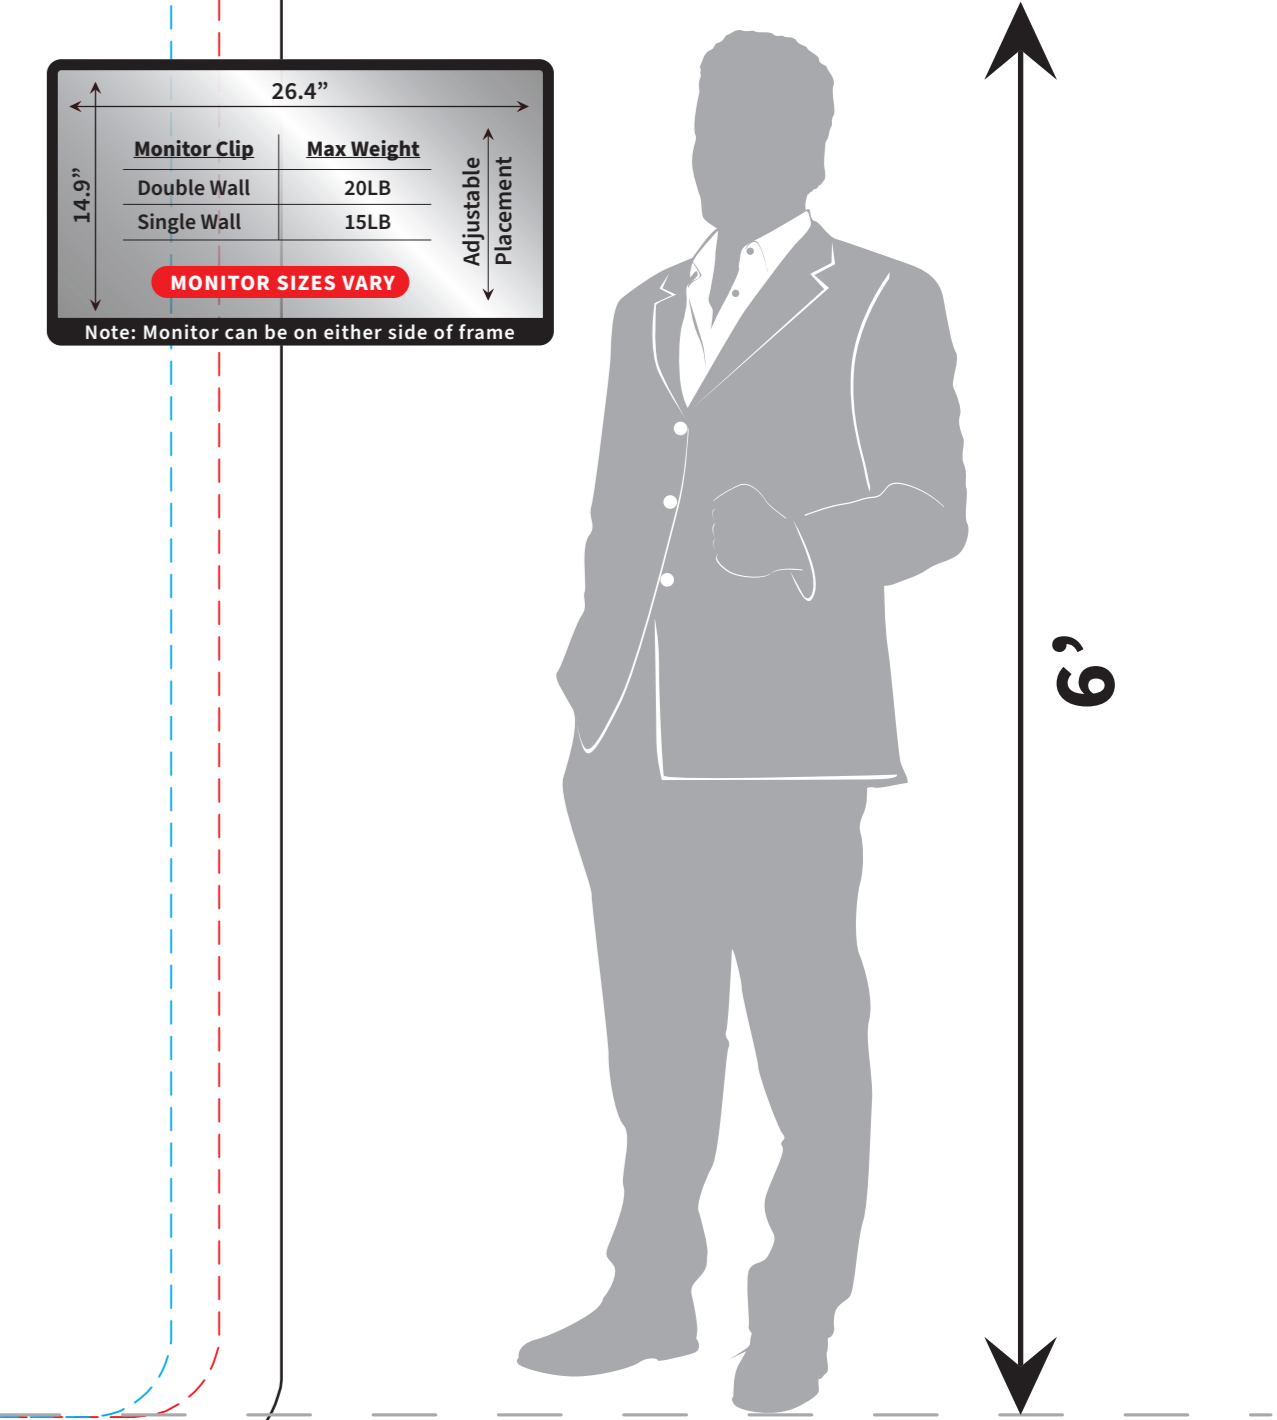

IMPORTANT: Please account for monitors or tables that may interfere with the art.

Infinity HC 10' Wall

Front

Back

- Front Layout Area : 127.88"W x 90.75"W
- - - Front Safe Area: 121.41"W x 86.21"H
- - - Front Area If Being Overlapped: 116.41"W x 86.21"H

- Back Layout Area : 129.75"W x 90.75"W
- - - Back Safe Area: 123.26"W x 86.21"H
- - - Back Area If Being Overlapped: 118.26"W x 86.21"H

- Keep all critical art inside stitch lines.
- Template is at 1/10 Scale.
- Convert all text to outlines, or supply font.
- All images must be at least 72 DPI at full scale.
- Supply all linked art files.